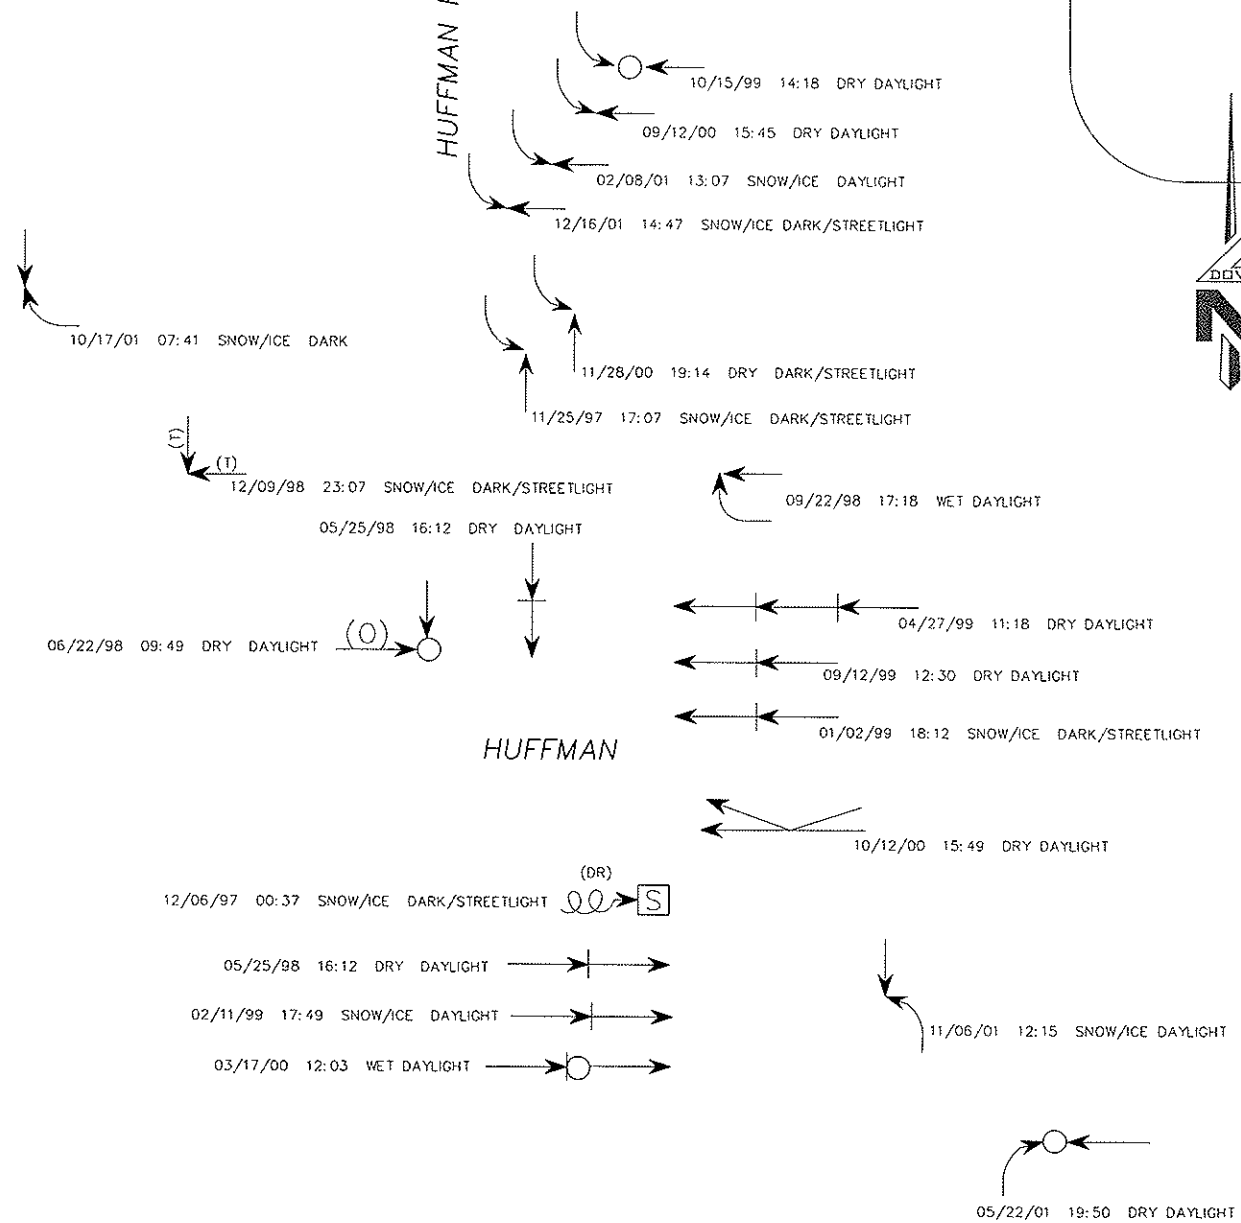

HUFFMAN PARK

HUFFMAN

BRANDON

ACCIDENT SUMMARY

FATALITIES	0
INJURIES	5
PDO	20
TOTAL	24
ACCIDENT RATE	0.61

W.O. D58386

HUFFMAN @ BRANDON/HUFFMAN PARK
01/01/97-12/31/01

Figure 4