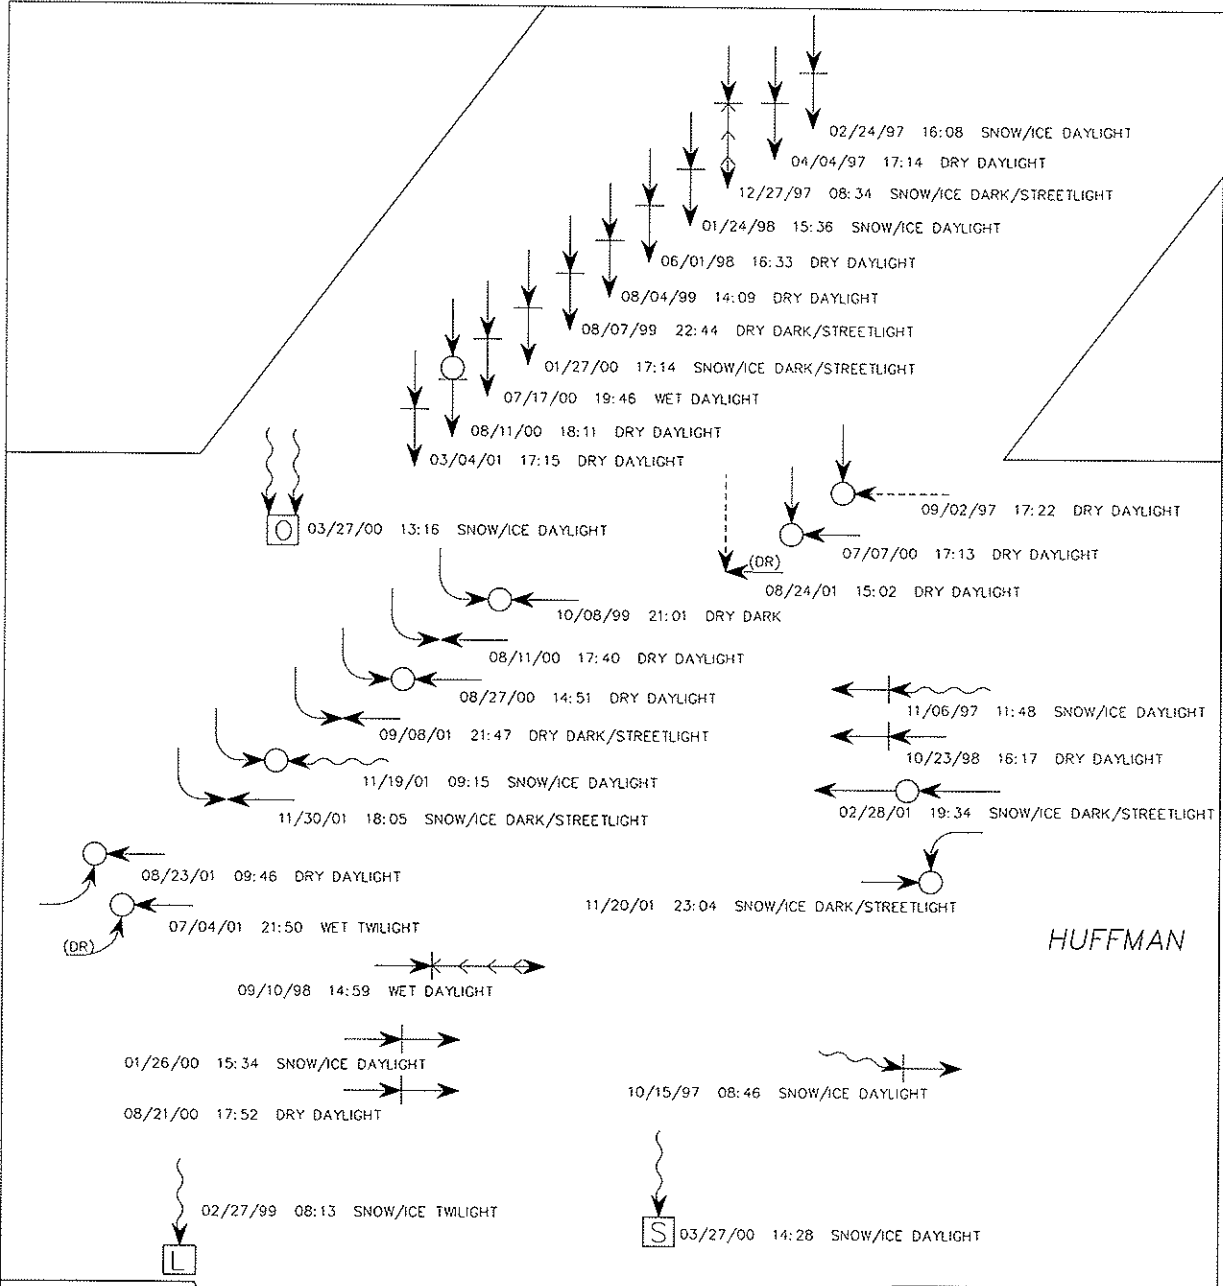

SOUTHBOUND
NEW SEWARD

HUFFMAN

ACCIDENT SUMMARY

FATALITIES	0
INJURIES	10
PDO	18
TOTAL	33
ACCIDENT RATE	0.69

W.O. D58386

HUFFMAN @ NEW SEWARD WEST RAMP
01/01/97-12/31/01

Figure 7