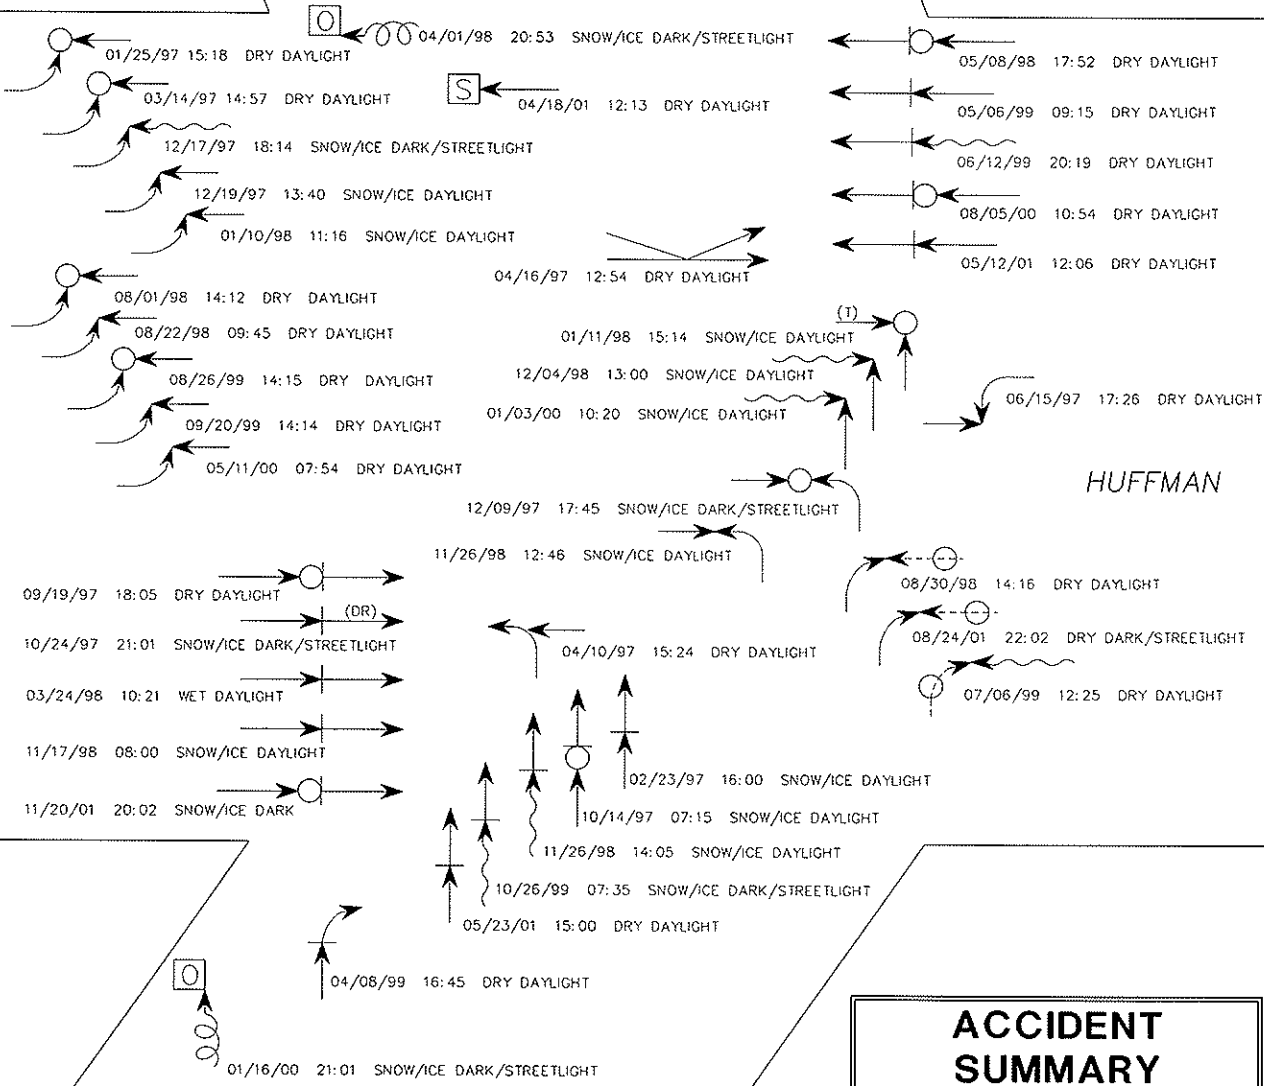

ON RAMP

NORTHBOUND
NEW SEWARD

ACCIDENT SUMMARY	
FATALITIES	0
INJURIES	14
PDO	4
TOTAL	40
ACCIDENT RATE	-

W.O. D58386

HUFFMAN @ NEW SEWARD EAST RAMP
01/01/97-12/31/01

Figure 8